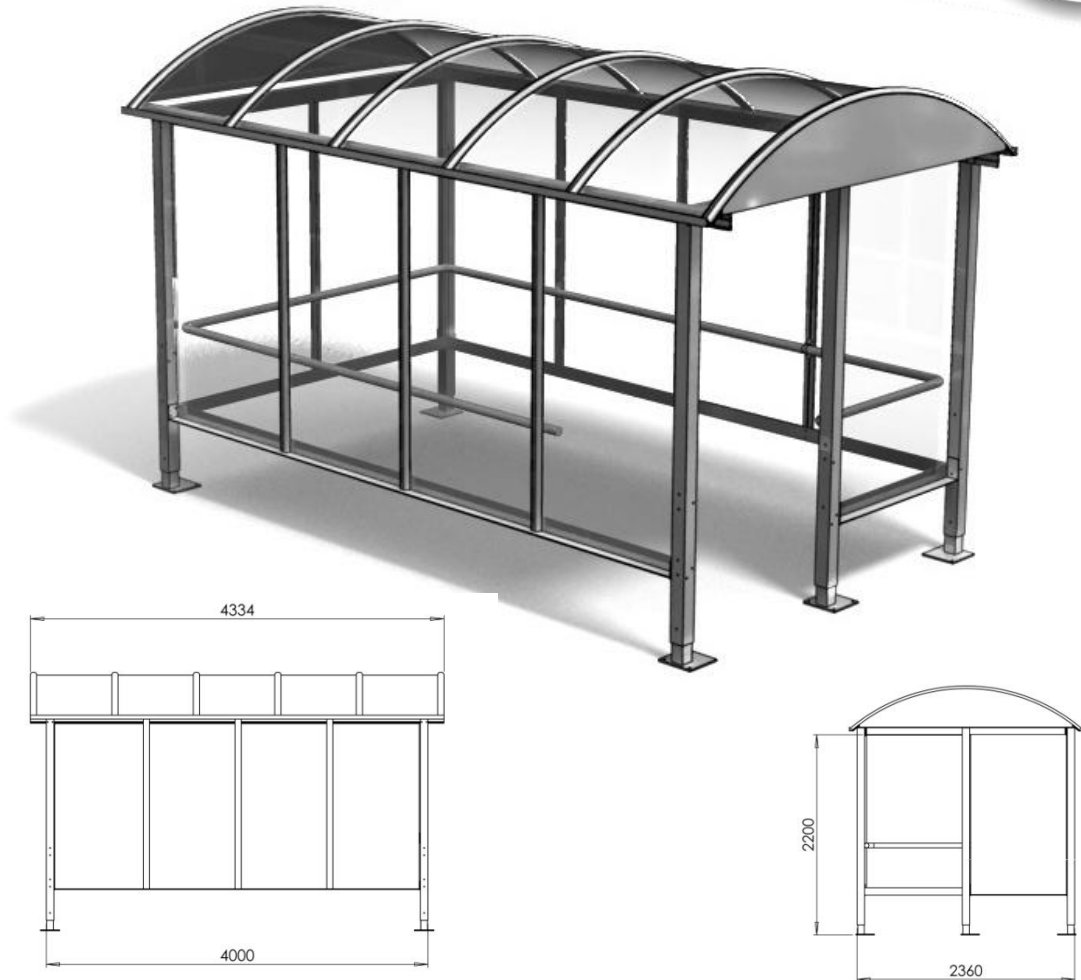

## The Minder - Buggy Shelter

This aesthetically pleasing Silver (RAL9006) buggy shelter is manufactured from high grade components and provides a splendid solution for helping to promote safe & secure area for Buggy's to be locked and left. An internal rail allows Buggy's to be locked with a simple combination lock.

Generously proportioned, the shelter is constructed from recycled aluminum resulting in high resistance to corrosion due to its anodised finish, coupled with low maintenance.

The roof is glazed with twin wall translucent polycarbonate sheets (6mm thick) which are secured within the aluminium construction. This gives the shelter unrivaled durability and ensures maximum stability.

The side panels are glazed with 5mm UV stable PET and are UV stable. 5mm polycarbonate.

Units can be easily adapted and installed end-to-end or side-by-side to create larger areas. Other colours are available on request but will be subject to lead times & an additional charge.