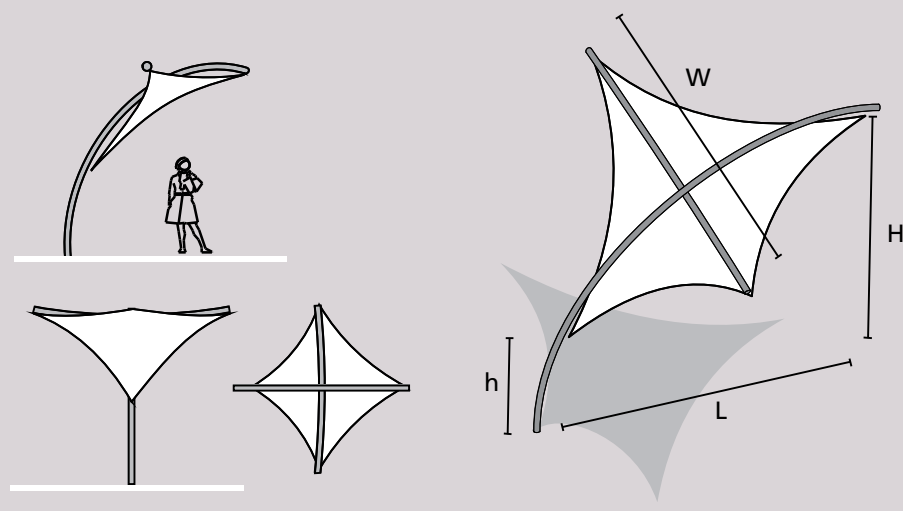

Skylar

- A stunning sculptural feature that creates atmosphere and shade in an outdoor space
- Intended to add ambiance to outside eating areas, or provide demarcation for throughfares and pedestrian walkways
- Consists of an architectural grade PVC coated polyester canopy fitted under tension to a powder coated steel frame
- De-mountable canopy
- Steel work available in 8 colours as standard with further options available on request; canopies are available in 8 colours - please specify when ordering
- Must be installed by specialist tensile fabric structure installers - prices available on application

Skylar - 3m Wide

L	W	H	h	Code	Price
4000	3200	4200	2400	STSK3M434	£4,500.00

Skylar - 4m Wide

L	W	H	h	Code	Price
5000	4200	4700	2400	STSK4M445	£5,750.00

Steel Work & Canopy Colour Options

White

Cream

Light Grey