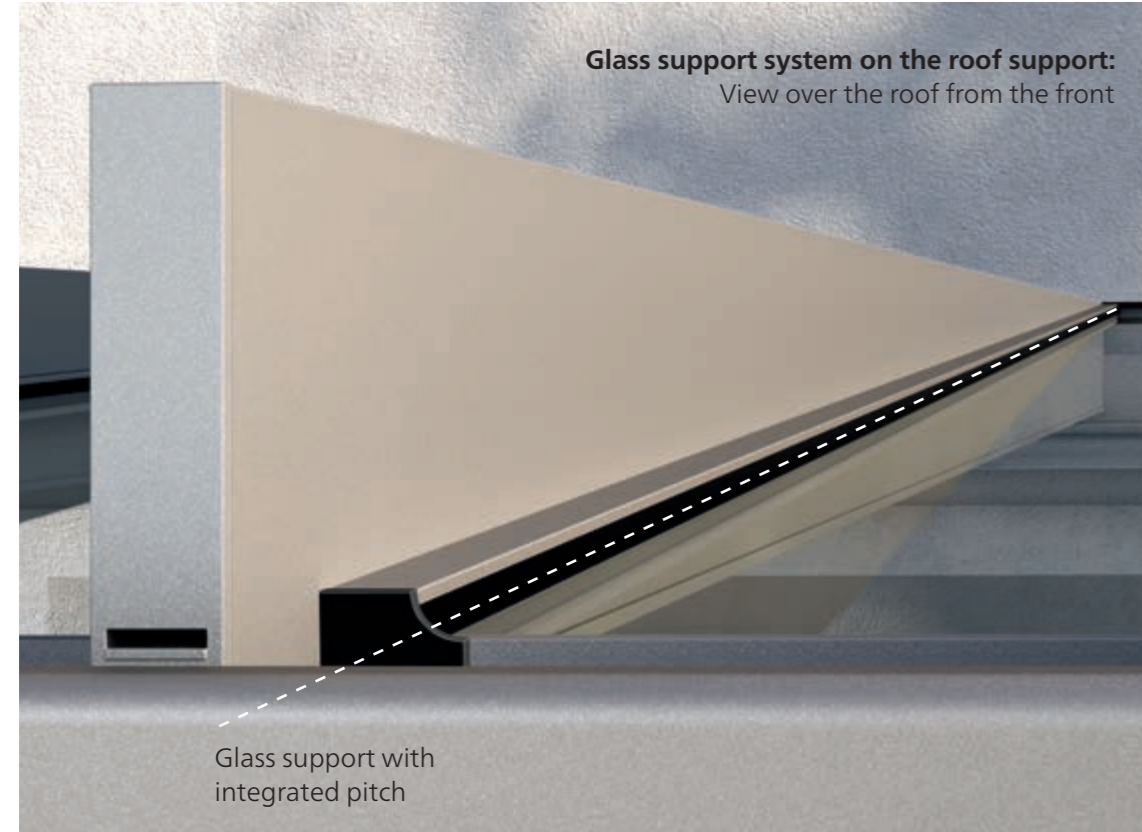

Spectacular design – sophisticated technology: behind the modern cubic style of roof on the Terrazza Pure there is an extremely innovative design.

Standard patio roofs are designed angled so that rainwater can drain off. But not the Terrazza Pure! Here the pitch is integrated into the frame construction and is therefore invisible from the outside. The result: a clear, cubic design combined with reliable drainage. Terrazza Pure is the perfect solution for anyone who wants to enjoy lots of natural light on their patio and appreciates reliable, modern designed weather protection at the same time.

Sun and weather protection in a seamless look

With Terrazza Pure VertiPlus, the vertical awning is integrated so cleverly into the glass patio roof that there are no visible transitions, edges or attachments. Everything **matches perfectly – in terms of both technology and appearance.**

Contemporary shading

The **Sottezza II conservatory awning** promises a pleasant climate on your patio. The decorative sun protection is elegant, sleek, understated and easy to clean. As the Sottezza II is fitted under the patio roof. This protects it from moisture and dirt leaving the fabric attractive and clean.

Frame colour WT 029/60740 | Sottezza II: pattern 3-869

COMFORT

QUALITY &

Clever construction

The roof support design is totally unique. **A newly developed glass support system** guarantees reliable drainage. At the same time, this allows for the cubic design to be produced without any angled roof supports. As a result, an appropriate head clearance height is even guaranteed with lower roof connection heights due to the design.